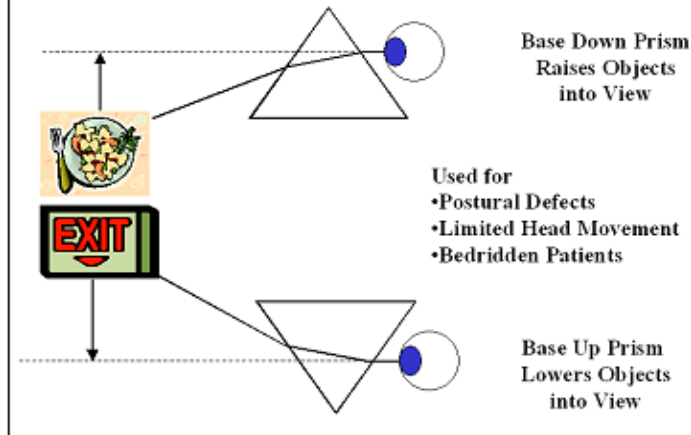

Prism Clip-ons For Restricted Head Movement

Prism Applications – Vertically Restricted Neck and Eye Movement

	<p>Base-Up Occupational Prism lowers overhead images into view without the need to arch the neck backward</p>	
	<p>Base-Up Postural Prism lowers images into view. Aids those whose heads cannot be elevated.</p>	
<p>Both Base-Up prism Clip-ons are useful to lower straight and overhead images into view.</p>		
	<p>Base-Down Elevates food and reading material into view if the head or eyes are locked in a forward position and a downward gaze is difficult.</p>	
<p>800.410.1618</p>	<p>Chadwick Optical Inc.</p>	<p>www.chadwickoptical.com</p>